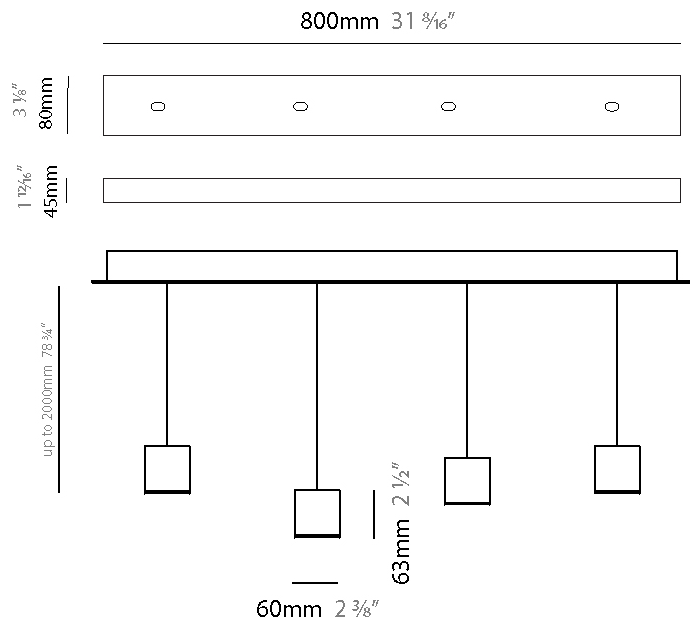

D101470-

base number Finish
Options

1. To build a product code in our configurator select the specify button on the base model # product page
2. To build a manual product code on this datasheet choose from the options listed below in blue font and add the suffix to the base model #

GENERAL

Series: Match
Subseries: Match 4 Light
Brand: Quasar
Division: Design
Mounting Type: Suspension
Mounting Location: Ceiling
Subcategory: Pendant

PHYSICAL

Shape: Rectangle
Length (mm): 800
Length (in): 31 1/2
Width (mm): 80
Width (in): 3 1/8
Height (mm): 63
Height (in): 2 1/2
Max. Overall Height (mm): 2063
Max. Overall Height (in): 81 1/4
Light Distribution: Downlight
Weight (kg): 3
Weight (lbs): 6.61
Diffuser: Acrylic - See Finish Options
Fixture Finish: RED / ORG / YEL / GRN / LBL / TRA
Fixture Material: Aluminum
Cable Details: 2000mm Cable

ELECTRICAL

Lamp Type: LED
Input Wattage (W): 16
Total Output Wattage (W): 12.4
Dimming: Phase Dimming (120Vac Only)
Driver Included: Yes
Driver Location: Integrated
Driver Type: Constant Current - Universal
Driver Class: Class 2
Input Voltage (V): 120 - 277
Constant Current (MA): 350
Upon Request: (Not included - see components) Integral: Phase dimming @120Vac only

LED

Number of LEDs: 4
Color Temperature (°K): 2700
Max. Delivered Lumen (lm): 1100
CRI: >90 CRI
Lamp Life (hrs): 50000

OPTICAL

RATINGS AND CERTIFICATIONS

Certified By: Certified for North American Standards
IP rating: IP20