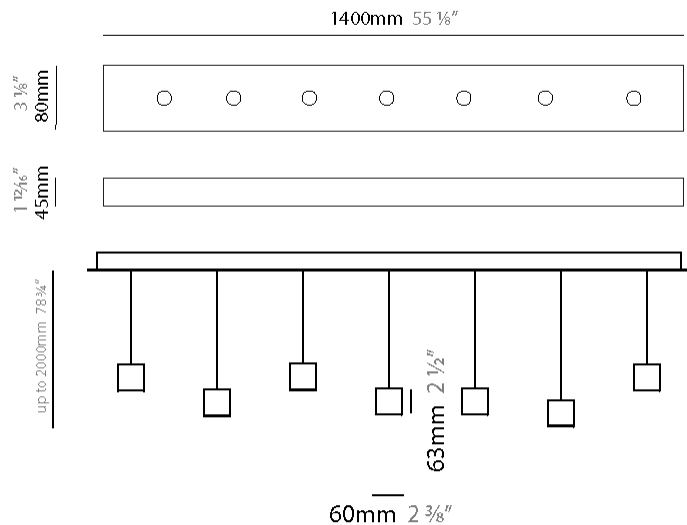

base number Finish
Options

1. To build a product code in our configurator select the specify button on the base model # product page
2. To build a manual product code on this datasheet choose from the options listed below in blue font and add the suffix to the base model #

GENERAL

Series: Match
Subseries: Match 7 Light
Brand: Quasar
Division: Design
Mounting Type: Suspension
Mounting Location: Ceiling
Subcategory: Pendant

PHYSICAL

Shape: Rectangle
Length (mm): 1400
Length (in): 55 1/8
Width (mm): 80
Width (in): 3 1/8
Height (mm): 63
Height (in): 2 1/2
Max. Overall Height (mm): 2063
Max. Overall Height (in): 81 1/4
Light Distribution: Downlight
Weight (kg): 5
Weight (lbs): 11.02
Diffuser: Acrylic - See Finish Options
Fixture Finish: RED / ORG / YEL / GRN / LBL / TRA
Fixture Material: Aluminum
Cable Details: 2000mm Cable

ELECTRICAL

Lamp Type: LED
Input Wattage (W): 28
Total Output Wattage (W): 21.7
Dimming: Phase Dimming (120Vac Only)
Driver Included: Yes
Driver Location: Integrated
Driver Type: Constant Current - Universal
Driver Class: Class 2
Input Voltage (V): 120 - 277
Constant Current (MA): 350
Upon Request: (Not included - see components) Integral: Phase dimming @120Vac only [Class 1]

LED

Number of LEDs: 7
Color Temperature (°K): 2700
Max. Delivered Lumen (lm): 1925
CRI: >90 CRI
Lamp Life (hrs): 50000

OPTICAL

RATINGS AND CERTIFICATIONS

Certified By: Certified for North American Standards
IP rating: IP20